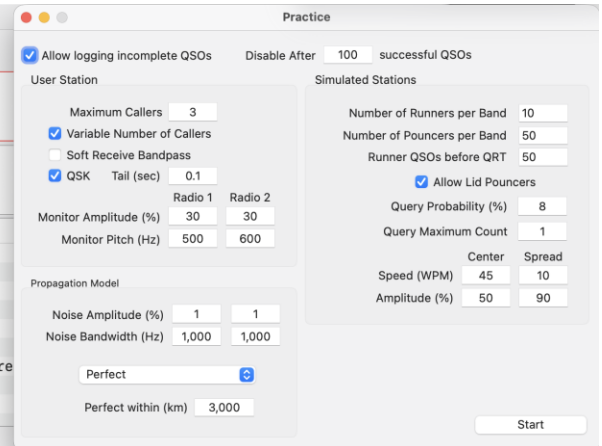

Practice 30m-1h daily

Morse Runner 1.68

Contest simulator for Windows 95/98/ME/NT4/2000/XP/Vista/Win7/Win8/Win10

FREEWARE

[Source Code](#)

Gerd DF9TS: MorseRunner runs on MacOS 15.1.1 (named Sequoia) without issues. Just install Wine (from MAC Ports), download Morserunner and execute installer in Wine. No need to adapt whatsoever, it runs "out of the box".