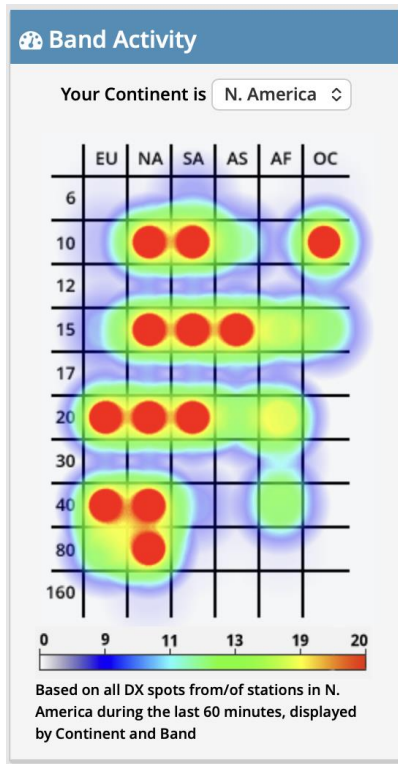

Propagation