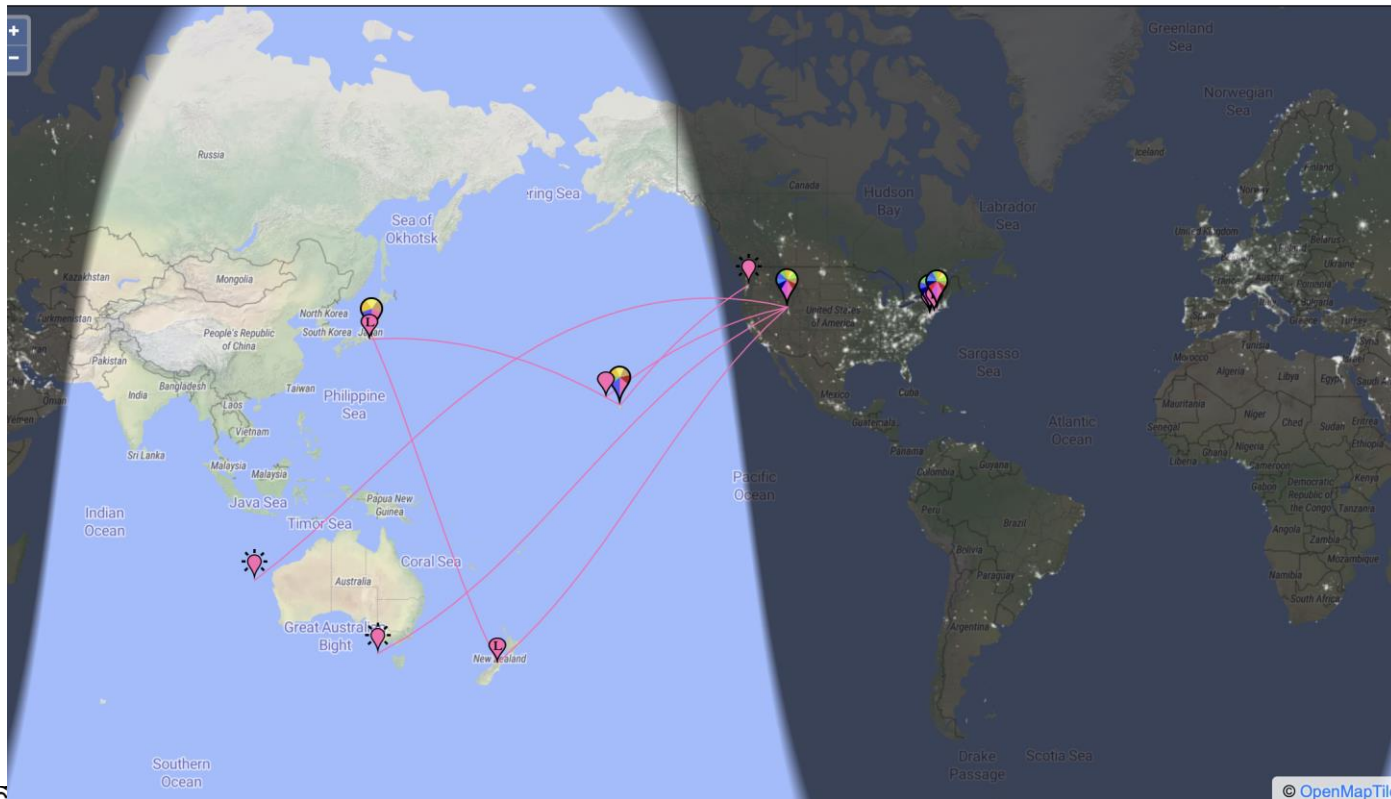

PSKREPORTER.INFO

pskreporter.info

On 10m, show signals sent by anyone using CW over the last 15 minutes [Go](#) [Display options](#)

Automatic refresh in 4 minutes. Large markers are monitors. [Display all reports](#).

There are **12 active CW monitors**: 12 on 10m, 11 on 15m, 11 on 17m, 11 on 20m, 11 on 40m, 10 on 30m, 9 on 12m, 9 on 160m, 8 on 80m, 7 on 60m, 4 on 600m, 4 on 6m, 1 on 11m, 1 on 10m. [Legend](#)