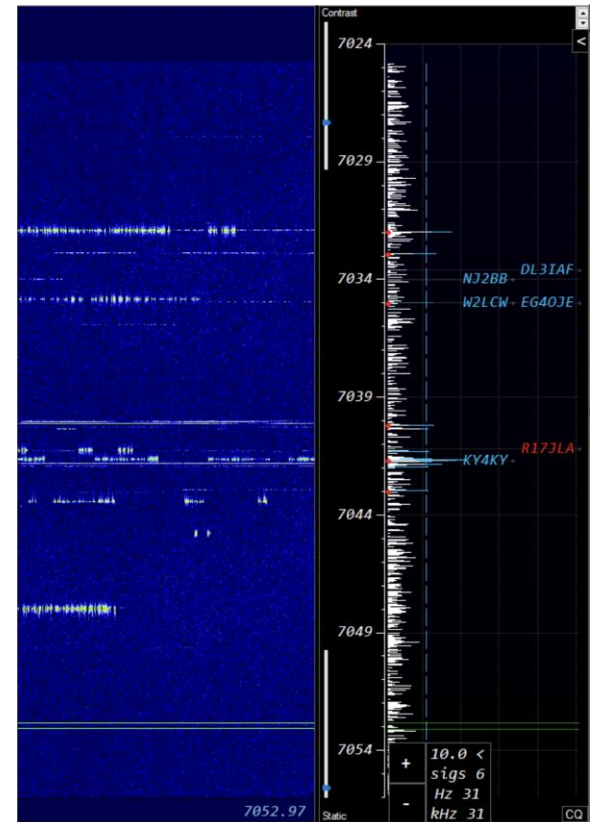

PSKREPORTER.INFO

pskreporter.info

On 10m, show signals sent by anyone using CW over the last 15 minutes [Go](#) [Display options](#)

Automatic refresh in 4 minutes. Large markers are monitors. [Display all reports](#).

There are **12 active CW monitors**: 12 on 10m, 11 on 15m, 11 on 17m, 11 on 20m, 11 on 40m, 10 on 30m, 9 on 12m, 9 on 160m, 8 on 80m, 7 on 60m, 4 on 600m, 4 on 6m, 1 on 11m, 1 on 10m. [Legend](#)

Set up BUDDY CALLS