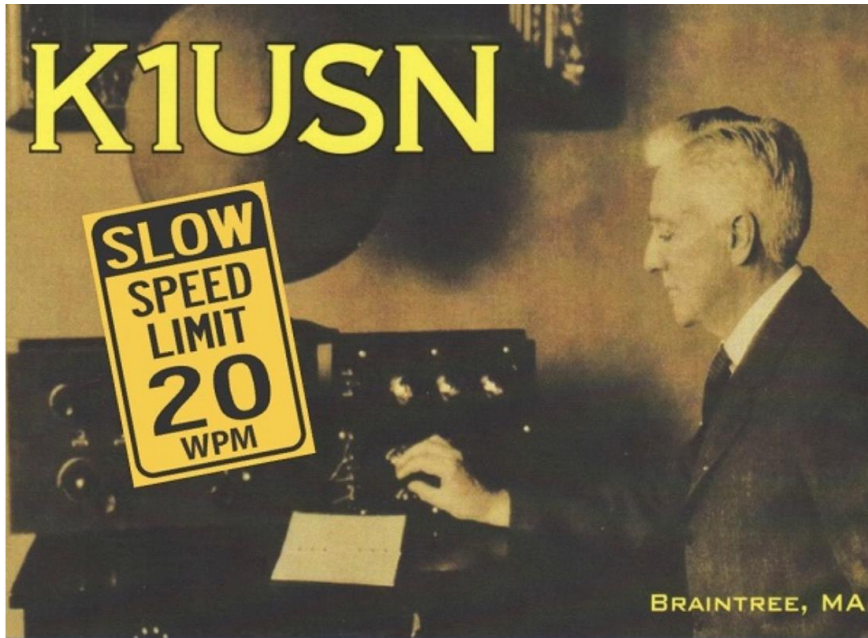

Add Antenna and Switch

SDR

Use SDR with Contest Software

POTA

Headset with foot/hand switch

GEOCLOCK

SO2R

SST Sunday/Friday