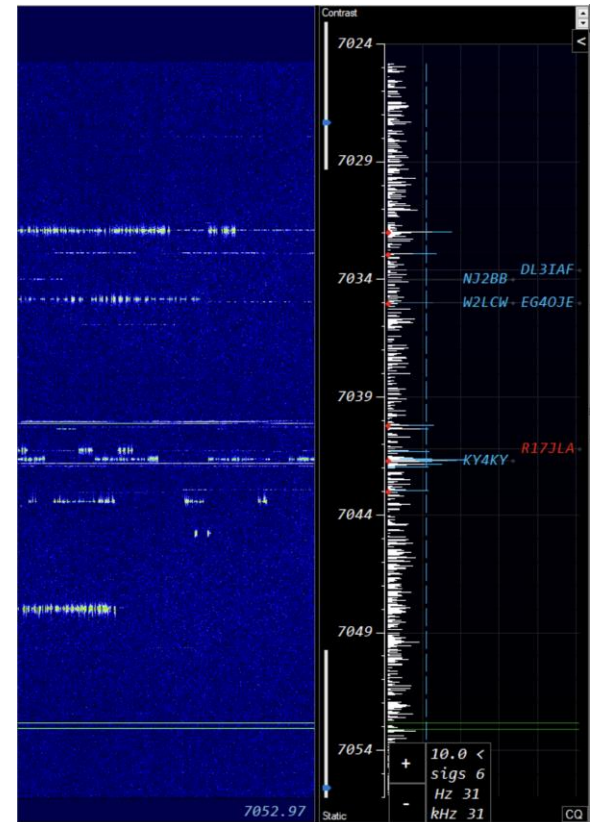

POTA US-0007 | Biscayne National Park

QSO	DATE UTC	MHZ	RST	MODE
K3MTO	2026-01-11 14:34:35	7.036.00	579	CW

14901 SW 150 ST, Miami, FL, USA, 33196

MacLoggerDX

The image shows a contest log entry for a POTA (Portable Operation) station. The call sign is NK40 EL95SP. The log entry is for a QSO with K3MTO on 2026-01-11 at 14:34:35 UTC, on 7.036.00 MHz, with an RST of 579, in CW mode. The location is 14901 SW 150 ST, Miami, FL, USA, 33196. The background of the log entry is a scenic sunset over a body of water with palm trees and two Adirondack chairs in the foreground.

Add Antenna and Switch

SDR

Use SDR with Contest Software

POTA

Headset with foot/hand switch

GEOCLOCK

SO2R

SST Sunday/Friday