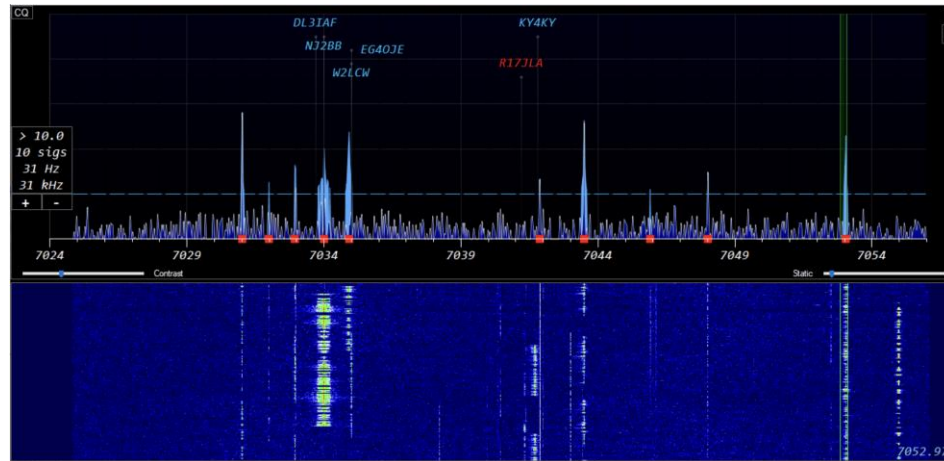

Use SDR with Contest Software