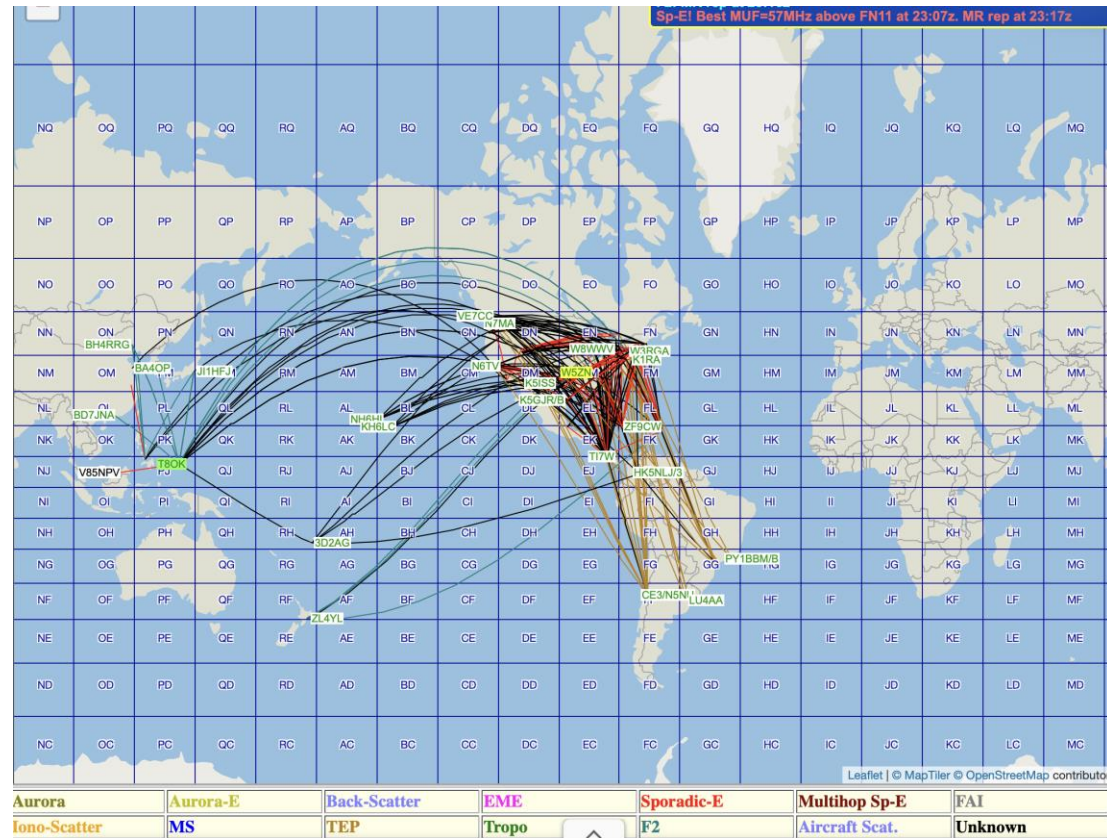

Propagation