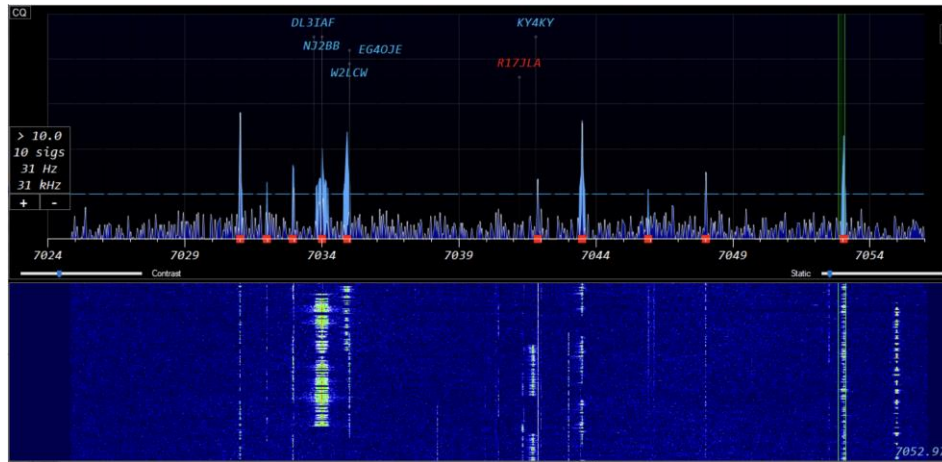

PSKREPORTER.INFO

pskreporter.info

On 10m, show signals sent by anyone using CW over the last 15 minutes [Go](#) [Display options](#)

Automatic refresh in 4 minutes. Large markers are monitors. [Display all reports](#).

There are **12 active CW monitors**: 12 on 10m, 11 on 15m, 11 on 17m, 11 on 20m, 11 on 40m, 10 on 30m, 9 on 12m, 9 on 160m, 8 on 80m, 7 on 60m, 4 on 600m, 4 on 6m, 1 on 11m, 1 on 10m. [Legend](#)

Set up BUDDY CALLS