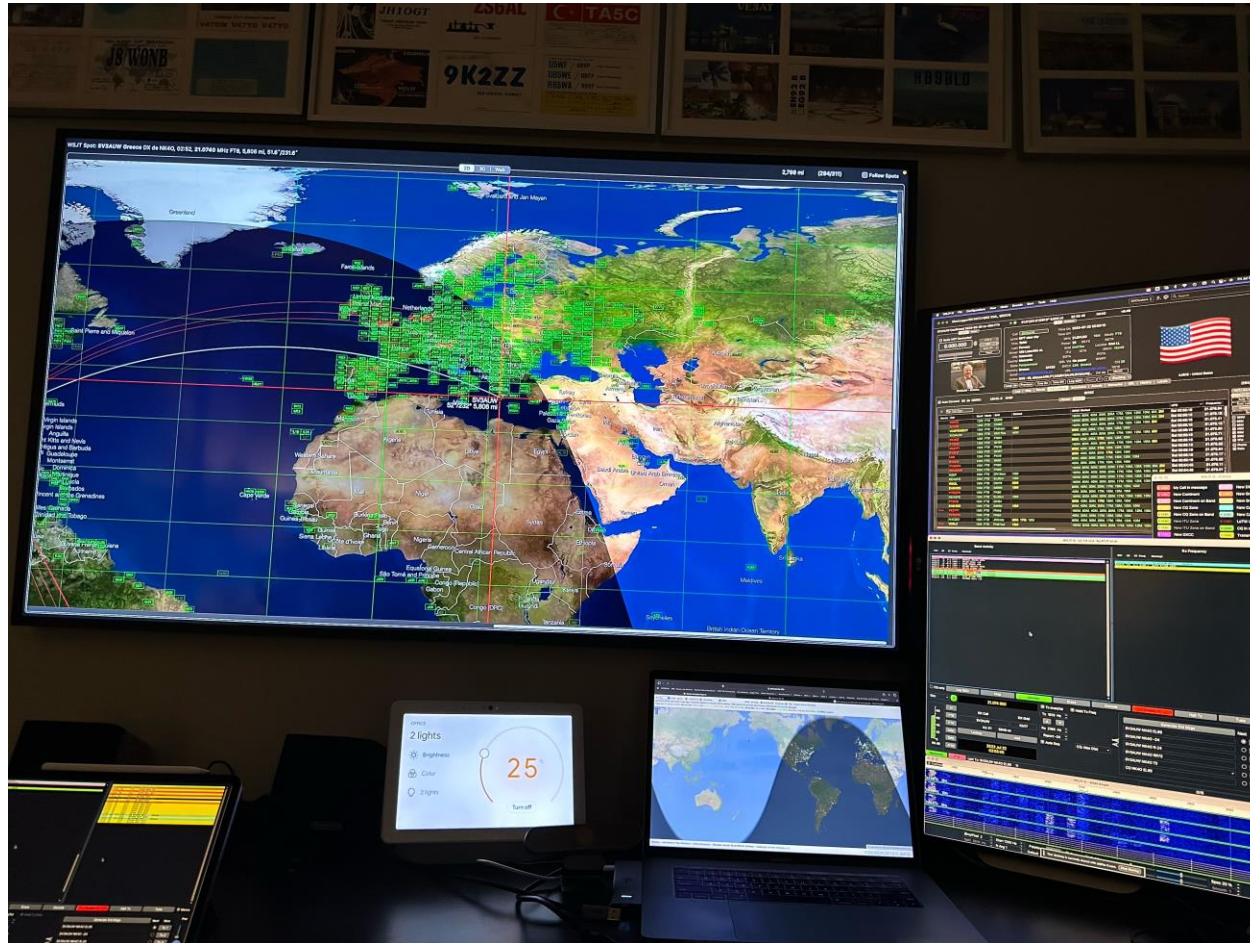

The Art of Enjoying POTA & Contesting

FT8

POTA

POTA

Browser window showing the POTA app interface. The address bar displays 'pota.app'. The page title is 'Parks on the Air'. The navigation bar includes a search bar with the text 'Search for Callsigns & Parks', and buttons for 'SPOTS', 'ACTIVATIONS', 'DOCS', 'SIGN UP', and 'SIGN IN'.