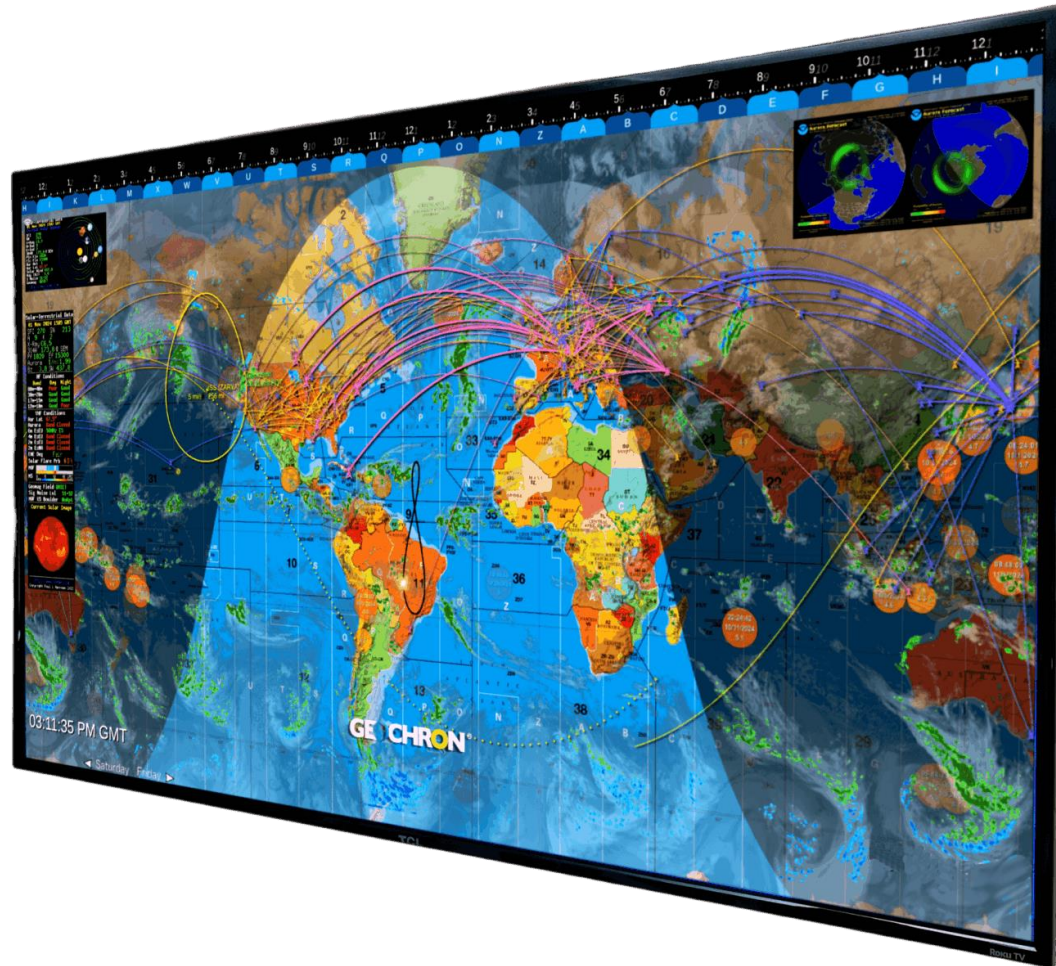

Add Antenna and Switch

SDR

Use SDR with Contest Software

POTA

Headset with foot/hand switch

GEOCLOCK

SO2R

SST Sunday/Friday

K1USN SST

Weekly CW **S**low **S**peed [Con]**T**est

— · — · — — · — —

Members of the K1USN Radio Club, who are also members of the [CW Operators' Club \(CWops\)](#), run a one-hour *slow speed* CW “contest,” called the SST.