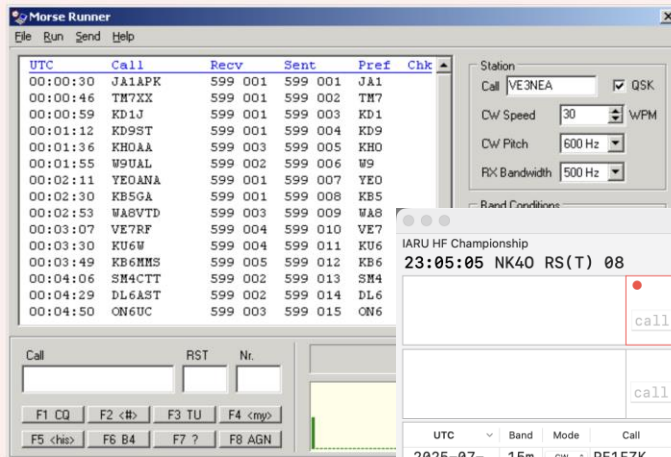

Practice 30m-1h daily

Morse Runner 1.68

Contest simulator for Windows 95/98/ME/NT4/2000/XP/Vista/Win7/Win8/Win10

FREEWARE

[Source Code](#)

Gerd DF9TS: MorseRunner runs on MacOS 15.1.1 (named Sequoia) without issues. Just install Wine (from MAC Ports), download Morserunner and execute installer in Wine. No need to adapt whatsoever, it runs "out of the box".