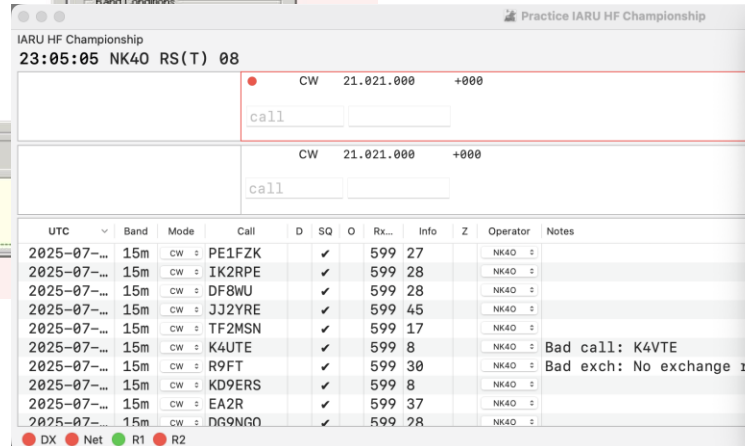

Practice 30m-1h daily

Morse Runner 1.68

Contest simulator for Windows 95/98/ME/NT4/2000/XP/Vista/Win7/Win8/Win10

FREEWARE

[Source Code](#)

Gerd DF9TS: MorseRunner runs on MacOS 15.1.1 (named Sequoia) without issues. Just install Wine (from MAC Ports), download Morserunner and execute installer in Wine. No need to adapt whatsoever, it runs "out of the box".